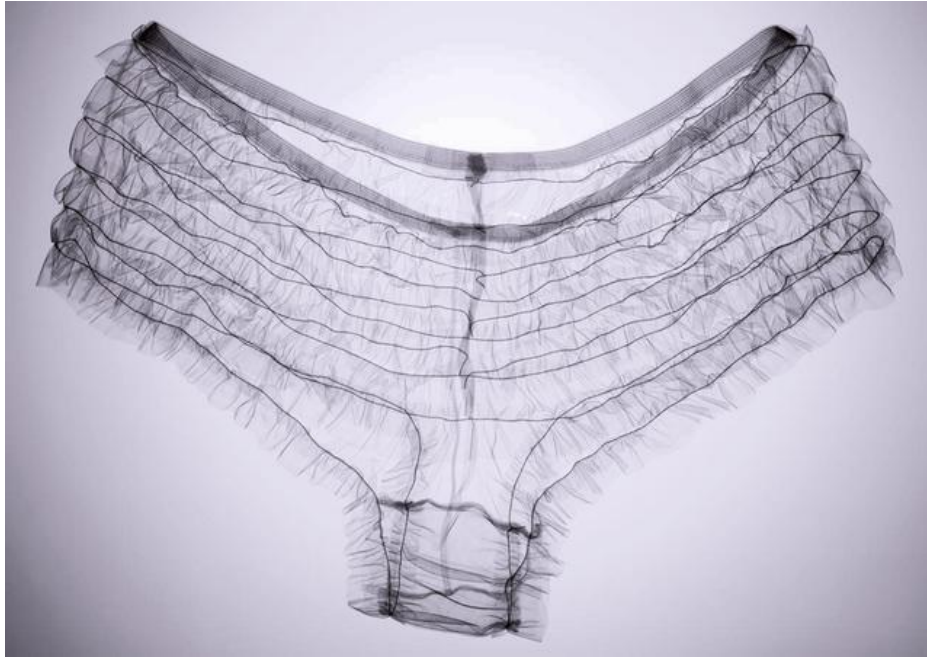

**JIM HOLYOAK**

*Ape hands*

---

<b>Current Location</b>	bG Gallery; 2525 Michigan Ave Santa Monica, CA 90404 US
<b>Category</b>	Drawing
<b>Artist Resale Right</b>	Unassigned

\$6,300

**NICK VEASEY**

*Kylie's Knickers*